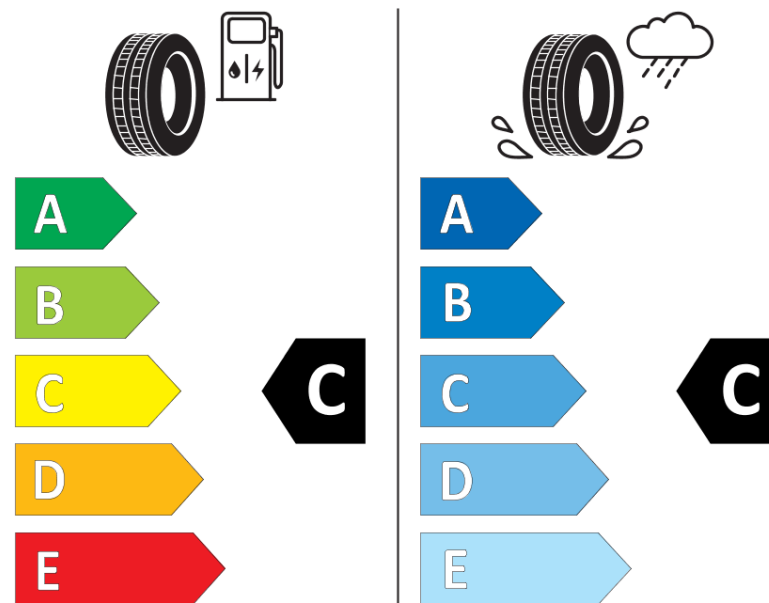

KORMORAN

760145

255/45R20 105 V

C1