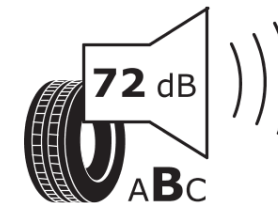

ENERG

TAURUS

760815

225/60R17 103 T

C1