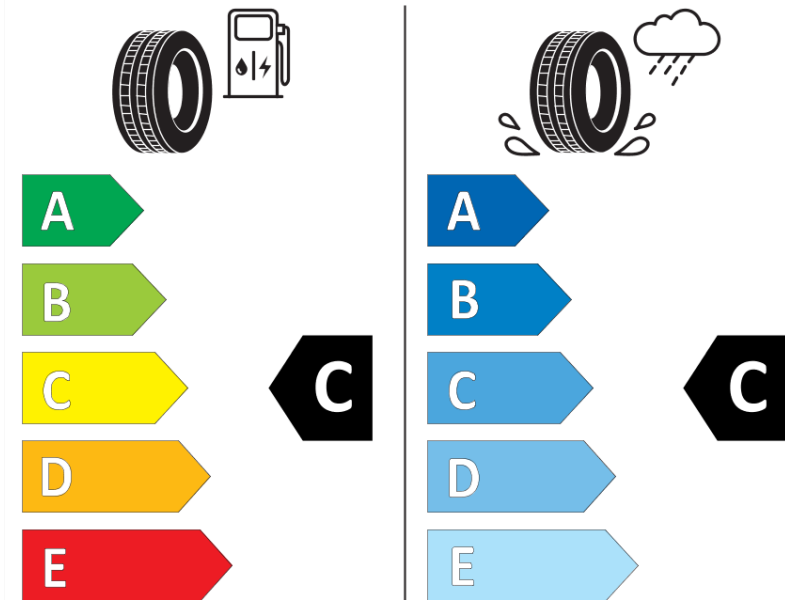

Product Information Sheet

Delegated Regulation (EU) 2020/740

Supplier name or trademark	TAURUS
Commercial name or trade designation	SUV ICE
Tyre type identifier	760815
Tyre size designation	225/60R17
Load-capacity index	103
Speed category symbol	T
Fuel efficiency class	C
Wet grip class	C
External rolling noise class	B
External rolling noise value	72 dB
Severe snow tyre	Yes
Ice tyre	No
Date of start of production	30/16
Date of end of production	
Load version	XL
Additional information	225/60 R17 103T XL TL SUV ICE TA

ENERG

TAURUS

760815

225/60R17 103 T

C1

2020/740