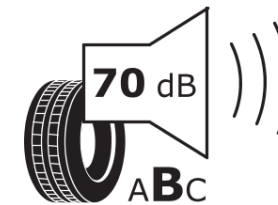

## Product Information Sheet

Delegated Regulation (EU) 2020/740

Supplier name or trademark	<b>MICHELIN</b>
Commercial name or trade designation	<b>ALPIN A4 MO</b>
Tyre type identifier	<b>761042</b>
Tyre size designation	<b>205/60R16</b>
Load-capacity index	<b>92</b>
Speed category symbol	<b>H</b>
Fuel efficiency class	<b>D</b>
Wet grip class	<b>C</b>
External rolling noise class	<b>B</b>
External rolling noise value	<b>70 dB</b>
Severe snow tyre	<b>Yes</b>
Ice tyre	<b>No</b>
Date of start of production	<b>37/11</b>
Date of end of production	
Load version	<b>SL</b>
Additional information	<b>205/60 R16 92H TL ALPIN A4 MO GRNX MI</b>

# ENERG

**MICHELIN**

761042

205/60R16 92 H

C1

2020/740