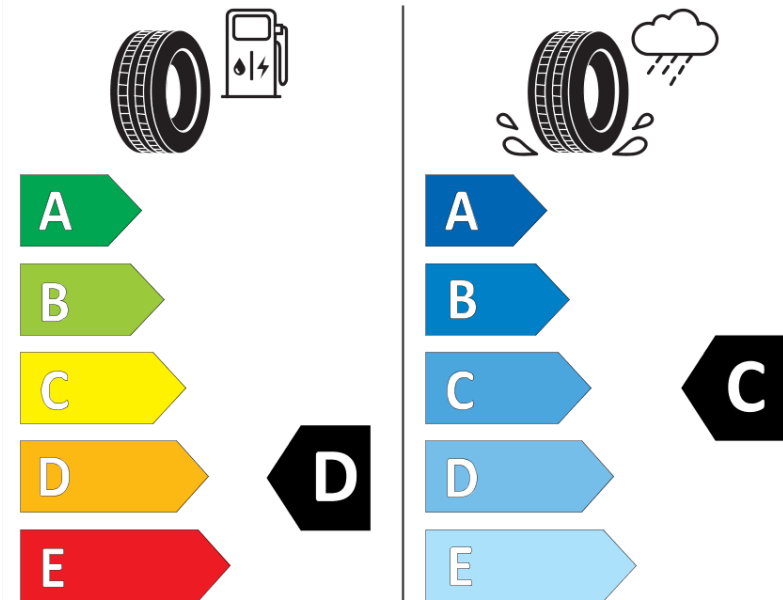

## Product Information Sheet

Delegated Regulation (EU) 2020/740

Supplier name or trademark	<b>MICHELIN</b>
Commercial name or trade designation	<b>ALPIN A4 MO</b>
Tyre type identifier	<b>761042</b>
Tyre size designation	<b>205/60R16</b>
Load-capacity index	<b>92</b>
Speed category symbol	<b>H</b>
Fuel efficiency class	<b>D</b>
Wet grip class	<b>C</b>
External rolling noise class	<b>B</b>
External rolling noise value	<b>70 dB</b>
Severe snow tyre	<b>Yes</b>
Ice tyre	<b>No</b>
Date of start of production	<b>37/11</b>
Date of end of production	
Load version	<b>SL</b>
Additional information	<b>205/60 R16 92H TL ALPIN A4 MO GRNX MI</b>

# ENERG

**MICHELIN**

761042

205/60R16 92 H

C1

2020/740