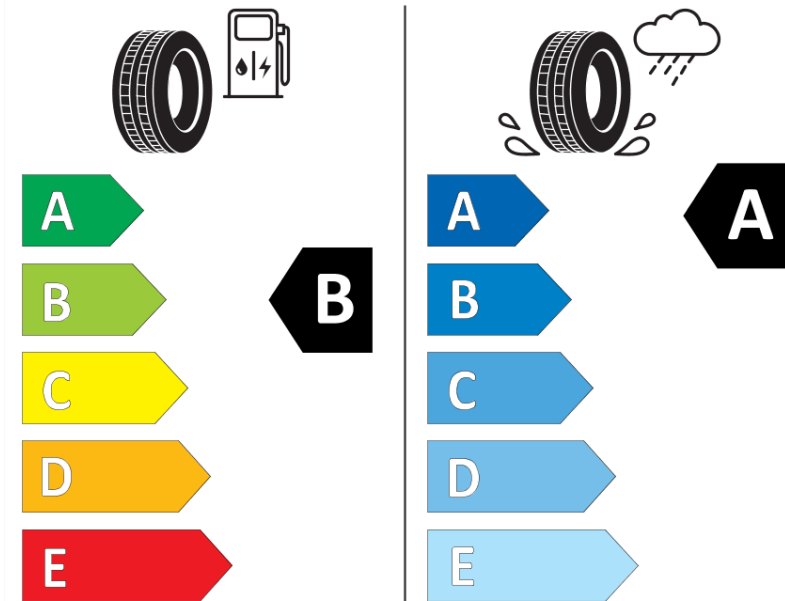

## Product Information Sheet

Delegated Regulation (EU) 2020/740

Supplier name or trademark	<b>MICHELIN</b>
Commercial name or trade designation	<b>PILOT SPORT 4 MO1 A</b>
Tyre type identifier	<b>761134</b>
Tyre size designation	<b>285/40ZR19</b>
Load-capacity index	<b>107</b>
Speed category symbol	<b>(Y)</b>
Fuel efficiency class	<b>B</b>
Wet grip class	<b>A</b>
External rolling noise class	<b>B</b>
External rolling noise value	<b>73 dB</b>
Severe snow tyre	<b>No</b>
Ice tyre	<b>No</b>
Date of start of production	<b>30/19</b>
Date of end of production	
Load version	<b>XL</b>
Additional information	<b>285/40 ZR19 (107Y) XL TL PILOT SPORT 4 MO1 A MI</b>

# ENERG

**MICHELIN**

761134

285/40ZR19 (107Y) XL

C1

2020/740