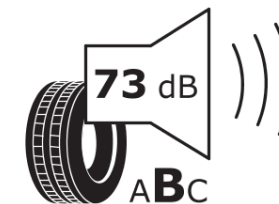

## Product Information Sheet

Delegated Regulation (EU) 2020/740

Supplier name or trademark	<b>MICHELIN</b>
Commercial name or trade designation	<b>PILOT SPORT 4 MO1 A</b>
Tyre type identifier	<b>761134</b>
Tyre size designation	<b>285/40ZR19</b>
Load-capacity index	<b>107</b>
Speed category symbol	<b>(Y)</b>
Fuel efficiency class	<b>B</b>
Wet grip class	<b>A</b>
External rolling noise class	<b>B</b>
External rolling noise value	<b>73 dB</b>
Severe snow tyre	<b>No</b>
Ice tyre	<b>No</b>
Date of start of production	<b>30/19</b>
Date of end of production	
Load version	<b>XL</b>
Additional information	<b>285/40 ZR19 (107Y) XL TL PILOT SPORT 4 MO1 A MI</b>

# ENERG

**MICHELIN**

761134

285/40ZR19 (107Y) XL

C1

2020/740