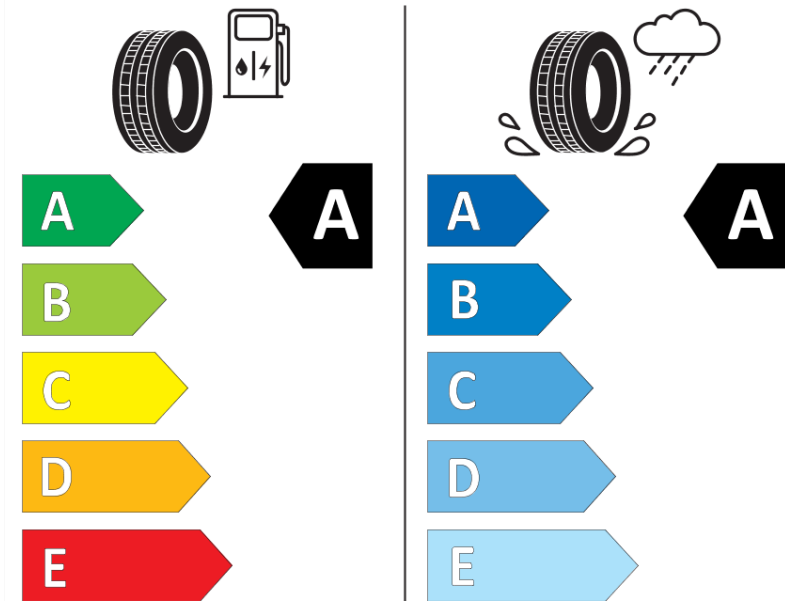

## Product Information Sheet

Delegated Regulation (EU) 2020/740

Supplier name or trademark	<b>MICHELIN</b>
Commercial name or trade designation	<b>PRIMACY 4 S1</b>
Tyre type identifier	<b>762158</b>
Tyre size designation	<b>215/65R17</b>
Load-capacity index	<b>103</b>
Speed category symbol	<b>V</b>
Fuel efficiency class	<b>A</b>
Wet grip class	<b>A</b>
External rolling noise class	<b>A</b>
External rolling noise value	<b>68 dB</b>
Severe snow tyre	<b>No</b>
Ice tyre	<b>No</b>
Date of start of production	<b>29/18</b>
Date of end of production	
Load version	<b>XL</b>
Additional information	<b>215/65 R17 103V XL TL PRIMACY 4 S1 MI</b>

# ENERG

**MICHELIN**

762158

215/65R17 103 V

C1

2020/740