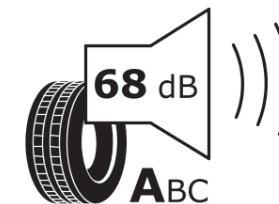

ENERG

MICHELIN

762158

215/65R17 103 V

C1