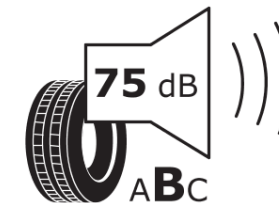

ENERG

MICHELIN

762194

315/35ZR20 (110Y) XL

C1