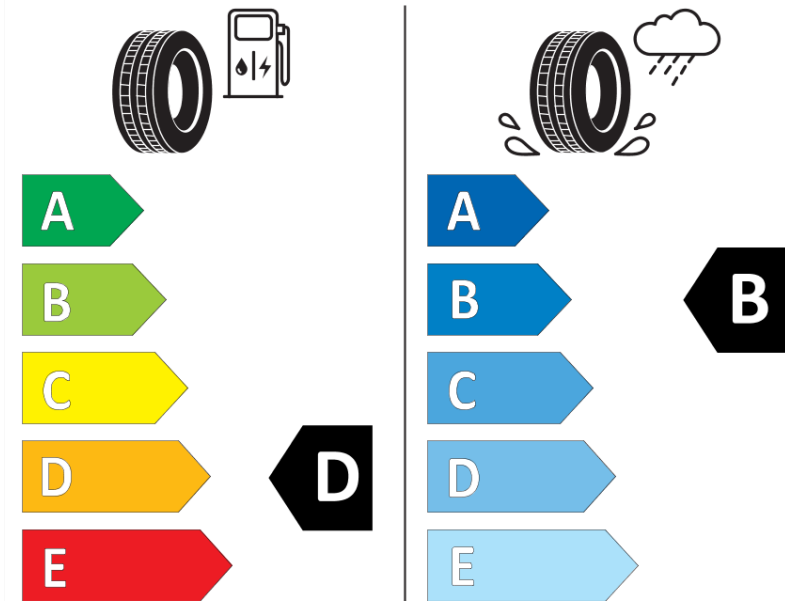

Product Information Sheet

Delegated Regulation (EU) 2020/740

Supplier name or trademark	MICHELIN
Commercial name or trade designation	PILOT SUPER SPORT K2
Tyre type identifier	762194
Tyre size designation	315/35ZR20
Load-capacity index	110
Speed category symbol	(Y)
Fuel efficiency class	D
Wet grip class	B
External rolling noise class	B
External rolling noise value	75 dB
Severe snow tyre	No
Ice tyre	No
Date of start of production	42/10
Date of end of production	
Load version	XL
Additional information	315/35 ZR20 (110Y) XL TL PILOT SUPER SPORT K2 MI

ENERG

MICHELIN

762194

315/35ZR20 (110Y) XL

C1