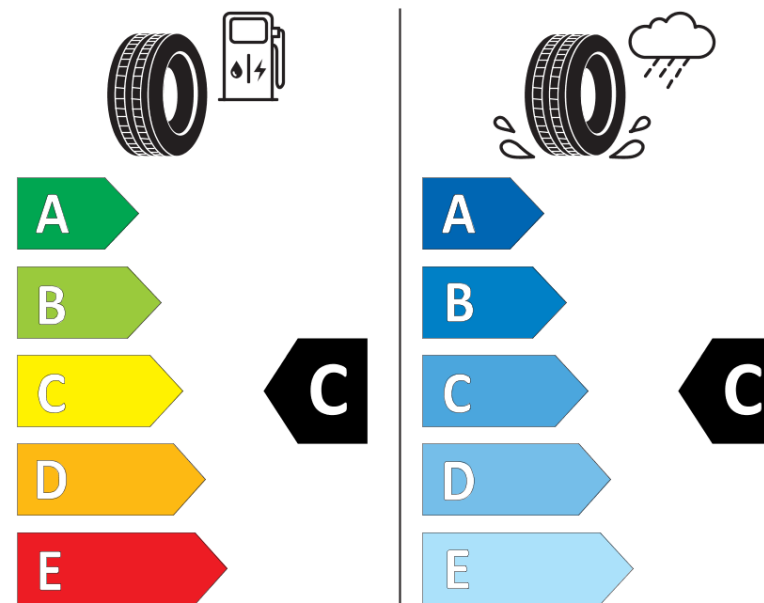

Product Information Sheet

Delegated Regulation (EU) 2020/740

Supplier name or trademark	TAURUS
Commercial name or trade designation	ULTRA HIGH PERFORMANCE
Tyre type identifier	762968
Tyre size designation	225/45ZR17
Load-capacity index	91
Speed category symbol	Y
Fuel efficiency class	C
Wet grip class	C
External rolling noise class	B
External rolling noise value	70 dB
Severe snow tyre	No
Ice tyre	No
Date of start of production	22/17
Date of end of production	
Load version	SL
Additional information	225/45 ZR17 91Y TL ULTRA HIGH PERFORMANCE TA

ENERG

TAURUS

762968

225/45R17 91 Y

C1

2020/740