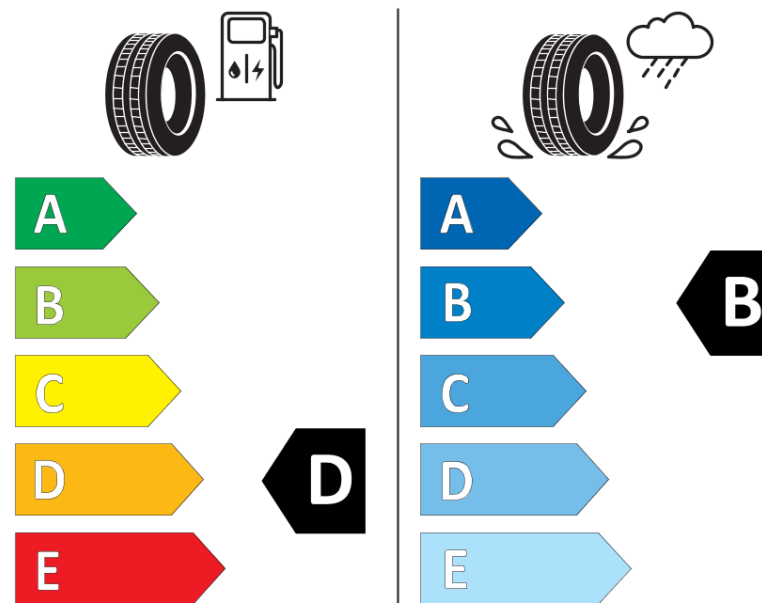

Product Information Sheet

Delegated Regulation (EU) 2020/740

Supplier name or trademark	KLEBER
Commercial name or trade designation	TRANSALP 2
Tyre type identifier	763475
Tyre size designation	195/70R15C
Load-capacity index	104
Load-capacity index (Load index for Dual mounting)	102
Speed category symbol	R
Fuel efficiency class	D
Wet grip class	B
External rolling noise class	B
External rolling noise value	71 dB
Severe snow tyre	Yes
Date of start of production	08/06
Date of end of production	
Additional information	195/70 R 15C 104/102R TL TRANSALP 2 KL

Load-capacity index (Single Load index for additional service description)

Load-capacity index (Dual Load index for additional service description)

Speed category symbol (for Additional Service Description)

ENERG

KLEBER

763475

195/70R15C 104/102 R

C2

2020/740