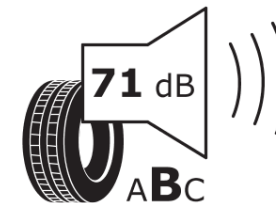

ENERG

MICHELIN

764071

235/35ZR20 (92Y) XL

C1