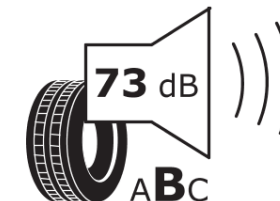

Product Information Sheet

Delegated Regulation (EU) 2020/740

Supplier name or trademark	TAURUS
Commercial name or trade designation	SUV WINTER
Tyre type identifier	766333
Tyre size designation	285/60R18
Load-capacity index	116
Speed category symbol	H
Fuel efficiency class	C
Wet grip class	C
External rolling noise class	B
External rolling noise value	73 dB
Severe snow tyre	Yes
Ice tyre	No
Date of start of production	30/18
Date of end of production	
Load version	SL
Additional information	285/60 R18 116H TL SUV WINTER TA

ENERG

TAURUS

766333

285/60R18 116 H

C1

2020/740