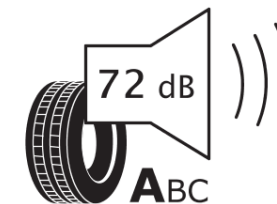

ENERG

MICHELIN

766681

285/45R20 112 Y XL

C1