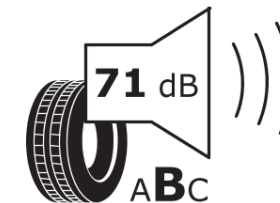

ENERG

MICHELIN

767278

255/45R20 105 V XL

C1