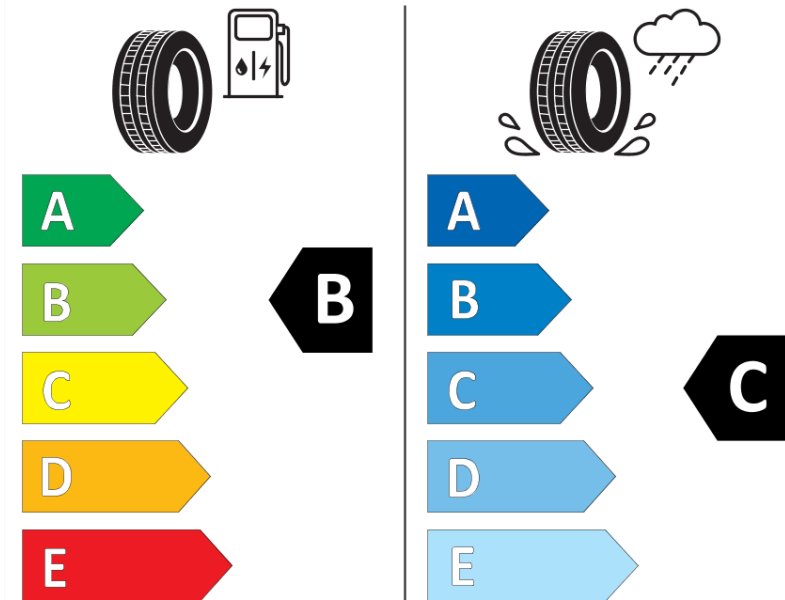

## Product Information Sheet

Delegated Regulation (EU) 2020/740

Supplier name or trademark	<b>MICHELIN</b>
Commercial name or trade designation	<b>PILOT ALPIN 5 SUV AO</b>
Tyre type identifier	<b>767278</b>
Tyre size designation	<b>255/45R20</b>
Load-capacity index	<b>105</b>
Speed category symbol	<b>V</b>
Fuel efficiency class	<b>B</b>
Wet grip class	<b>C</b>
External rolling noise class	<b>B</b>
External rolling noise value	<b>71 dB</b>
Severe snow tyre	<b>Yes</b>
Ice tyre	<b>No</b>
Date of start of production	<b>22/22</b>
Date of end of production	
Load version	<b>XL</b>
Additional information	<b>255/45 R20 105V XL TL PILOT ALPIN 5 SUV AO MI</b>

# ENERG

**MICHELIN**

767278

255/45R20 105 V XL

C1

2020/740