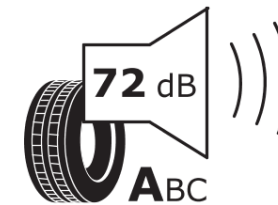

Product Information Sheet

Delegated Regulation (EU) 2020/740

Supplier name or trademark	TAURUS
Commercial name or trade designation	ROAD POWER S VM
Tyre type identifier	767469
Tyre size designation	285/70R19.5
Load-capacity index	146
Load-capacity index (Load index for Dual mounting)	144
Speed category symbol	L
Fuel efficiency class	C
Wet grip class	B
External rolling noise class	A
External rolling noise value	72 dB
Severe snow tyre	Yes
Date of start of production	14/18
Date of end of production	
Additional information	285/70R19.5 ROAD POWER S TL 146/144L VM TA
Load-capacity index (Single Load index for additional service description)	145
Load-capacity index (Dual Load index for additional service description)	143
Speed category symbol (for Additional Service Description)	M

ENERG

TAURUS

767469

285/70R19.5 146/144 L

C3

2020/740