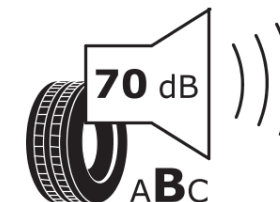

ENERG

STRIAL

767674

215/70R16 100 H

C1