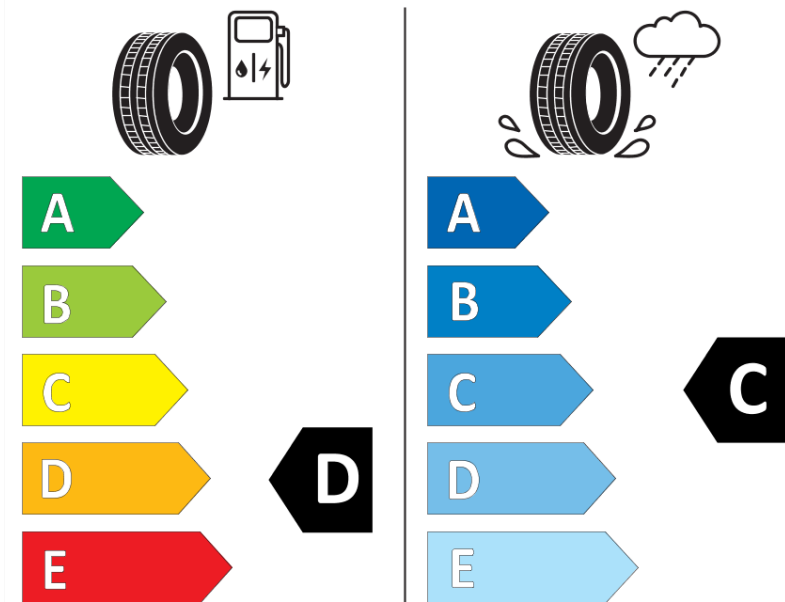

Product Information Sheet

Delegated Regulation (EU) 2020/740

Supplier name or trademark	STRIAL
Commercial name or trade designation	SUV WINTER
Tyre type identifier	767674
Tyre size designation	215/70R16
Load-capacity index	100
Speed category symbol	H
Fuel efficiency class	D
Wet grip class	C
External rolling noise class	B
External rolling noise value	70 dB
Severe snow tyre	Yes
Ice tyre	No
Date of start of production	30/16
Date of end of production	
Load version	SL
Additional information	215/70 R16 100H TL SUV WINTER S4

ENERG

STRIAL

767674

215/70R16 100 H

C1

2020/740