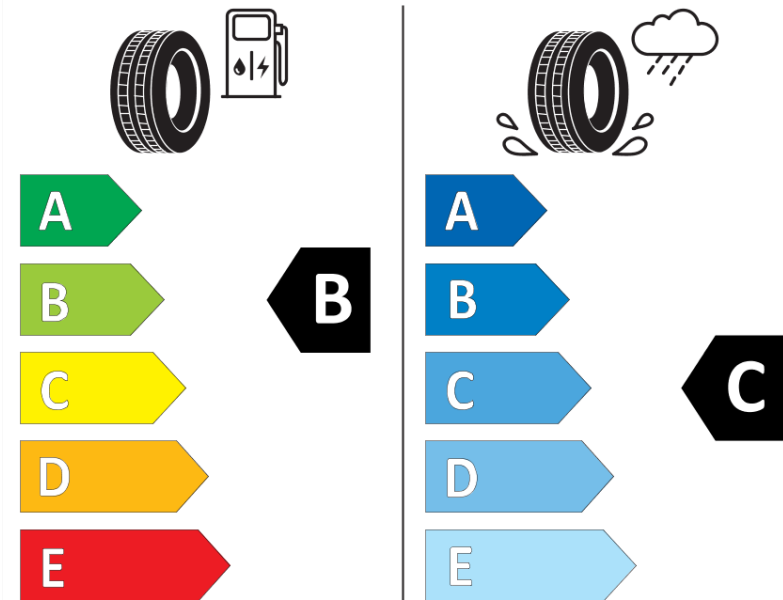

Product Information Sheet

Delegated Regulation (EU) 2020/740

Supplier name or trademark	MICHELIN
Commercial name or trade designation	PILOT ALPIN 5
Tyre type identifier	767740
Tyre size designation	275/50R22
Load-capacity index	115
Speed category symbol	V
Fuel efficiency class	B
Wet grip class	C
External rolling noise class	B
External rolling noise value	71 dB
Severe snow tyre	Yes
Ice tyre	No
Date of start of production	44/25
Date of end of production	
Load version	XL
Additional information	275/50R22 115VXL PILOT ALPIN 5 LR

ENERG

MICHELIN

767740

275/50R22 115 V XL

C1