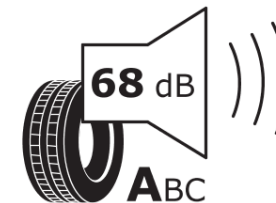

ENERG

MICHELIN

768509

295/35R20 105 V

C1