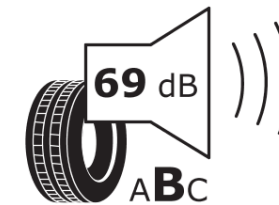

Product Information Sheet

Delegated Regulation (EU) 2020/740

Supplier name or trademark	MICHELIN
Commercial name or trade designation	PRIMACY 4 S3
Tyre type identifier	768534
Tyre size designation	195/55R16
Load-capacity index	87
Speed category symbol	H
Fuel efficiency class	A
Wet grip class	B
External rolling noise class	B
External rolling noise value	69 dB
Severe snow tyre	No
Ice tyre	No
Date of start of production	49/18
Date of end of production	
Load version	SL
Additional information	195/55 R16 87H TL PRIMACY 4 S3 MI

ENERG

MICHELIN

768534

195/55R16 87 H

C1

2020/740