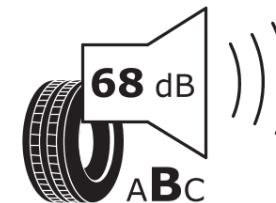

Product Information Sheet

Delegated Regulation (EU) 2020/740

Supplier name or trademark	TAURUS
Commercial name or trade designation	TOURING
Tyre type identifier	768746
Tyre size designation	175/65R14
Load-capacity index	82
Speed category symbol	T
Fuel efficiency class	D
Wet grip class	C
External rolling noise class	B
External rolling noise value	68 dB
Severe snow tyre	No
Ice tyre	No
Date of start of production	38/16
Date of end of production	
Load version	SL
Additional information	175/65 R14 82T TL TOURING TA

ENERG

TAURUS

768746

175/65R14 82 T

C1

2020/740