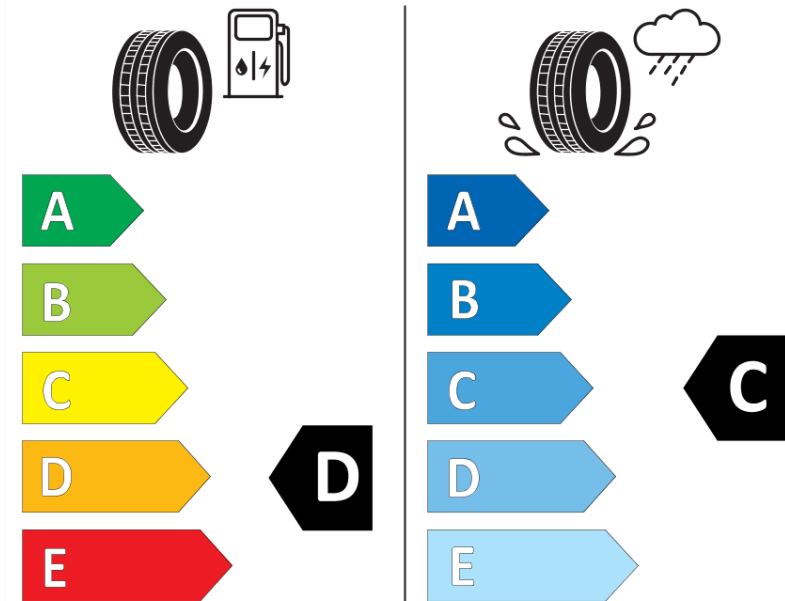

Product Information Sheet

Delegated Regulation (EU) 2020/740

Supplier name or trademark	TAURUS
Commercial name or trade designation	TOURING
Tyre type identifier	768746
Tyre size designation	175/65R14
Load-capacity index	82
Speed category symbol	T
Fuel efficiency class	D
Wet grip class	C
External rolling noise class	B
External rolling noise value	68 dB
Severe snow tyre	No
Ice tyre	No
Date of start of production	38/16
Date of end of production	
Load version	SL
Additional information	175/65 R14 82T TL TOURING TA

ENERG

TAURUS

768746

175/65R14 82 T

C1

2020/740