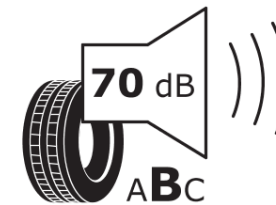

ENERG

MICHELIN

769519

235/55R19 105 H XL

C1