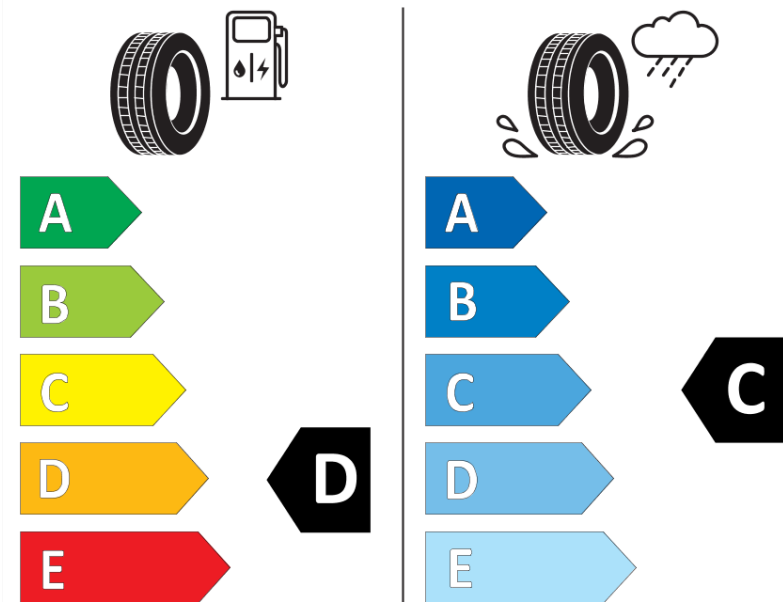

Product Information Sheet

Delegated Regulation (EU) 2020/740

Supplier name or trademark	RIKEN
Commercial name or trade designation	ALL SEASON
Tyre type identifier	773484
Tyre size designation	185/65R15
Load-capacity index	88
Speed category symbol	H
Fuel efficiency class	D
Wet grip class	C
External rolling noise class	B
External rolling noise value	69 dB
Severe snow tyre	Yes
Ice tyre	No
Date of start of production	25/19
Date of end of production	
Load version	SL
Additional information	185/65 R15 88H TL ALL SEASON RI

ENERG

RIKEN

773484

185/65R15 88 H

C1