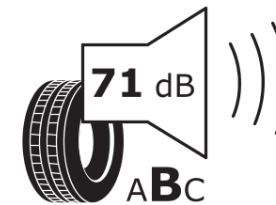

ENERG

MICHELIN

773625

245/45ZR18 (100Y) XL

C1