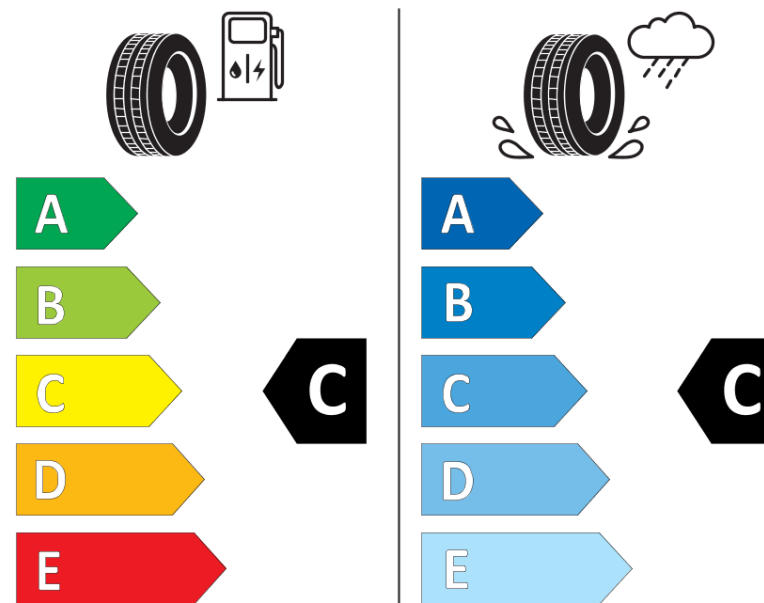

### Product Information Sheet

Delegated Regulation (EU) 2020/740

Supplier name or trademark	<b>KORMORAN</b>
Commercial name or trade designation	<b>SUV SNOW</b>
Tyre type identifier	<b>773979</b>
Tyre size designation	<b>235/55R19</b>
Load-capacity index	<b>105</b>
Speed category symbol	<b>V</b>
Fuel efficiency class	<b>C</b>
Wet grip class	<b>C</b>
External rolling noise class	<b>B</b>
External rolling noise value	<b>72 dB</b>
Severe snow tyre	<b>Yes</b>
Ice tyre	<b>No</b>
Date of start of production	<b>29/16</b>
Date of end of production	
Load version	<b>XL</b>
Additional information	<b>235/55 R19 105V XL TL SUV SNOW KO</b>

# ENERG

**KORMORAN**

773979

235/55R19 105 V

C1

2020/740