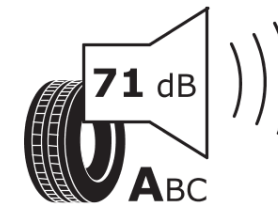

ENERG

MICHELIN

774042

HL315/30R21 109 V XL

C1