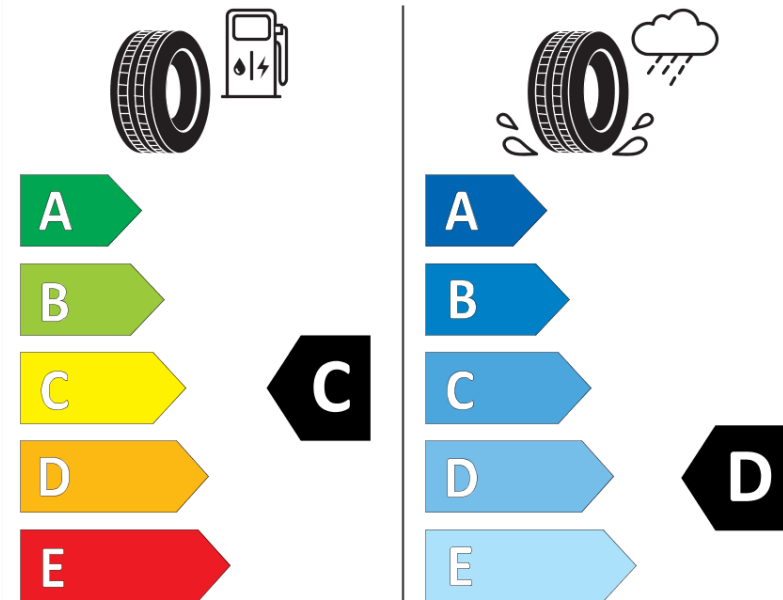

Product Information Sheet

Delegated Regulation (EU) 2020/740

Supplier name or trademark	MICHELIN
Commercial name or trade designation	PILOT ALPIN 5 ND0
Tyre type identifier	774042
Tyre size designation	HL315/30R21
Load-capacity index	109
Speed category symbol	V
Fuel efficiency class	C
Wet grip class	D
External rolling noise class	A
External rolling noise value	71 dB
Severe snow tyre	Yes
Ice tyre	No
Date of start of production	52/21
Date of end of production	
Load version	XL
Additional information	HL 315/30 R21 109V XL TL PILOT ALPIN 5 ND0 MI

ENERG

MICHELIN

774042

HL315/30R21 109 V XL

C1