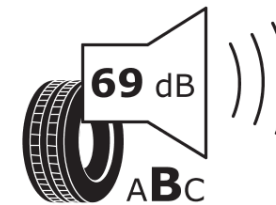

ENERG

MICHELIN

774107

205/55R16 91 H

C1