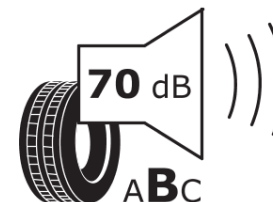

## Product Information Sheet

Delegated Regulation (EU) 2020/740

Supplier name or trademark	TAURUS
Commercial name or trade designation	ALL SEASON
Tyre type identifier	776532
Tyre size designation	205/60R16
Load-capacity index	96
Speed category symbol	V
Fuel efficiency class	D
Wet grip class	C
External rolling noise class	B
External rolling noise value	70 dB
Severe snow tyre	Yes
Ice tyre	No
Date of start of production	20/18
Date of end of production	
Load version	XL
Additional information	205/60 R16 96V XL TL ALL SEASON TA

# ENERG

TAURUS

776532

205/60R16 96 V

C1

2020/740