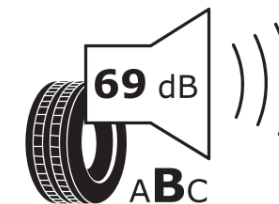

## Product Information Sheet

Delegated Regulation (EU) 2020/740

Supplier name or trademark	<b>MICHELIN</b>
Commercial name or trade designation	<b>PRIMACY 4 S1</b>
Tyre type identifier	<b>776988</b>
Tyre size designation	<b>225/45R17</b>
Load-capacity index	<b>91</b>
Speed category symbol	<b>W</b>
Fuel efficiency class	<b>B</b>
Wet grip class	<b>B</b>
External rolling noise class	<b>B</b>
External rolling noise value	<b>69 dB</b>
Severe snow tyre	<b>No</b>
Ice tyre	<b>No</b>
Date of start of production	<b>22/17</b>
Date of end of production	
Load version	<b>SL</b>
Additional information	<b>225/45 R17 91W TL PRIMACY 4 S1 MI</b>

# ENERG

**MICHELIN**

776988

225/45R17 91 W

C1

2020/740