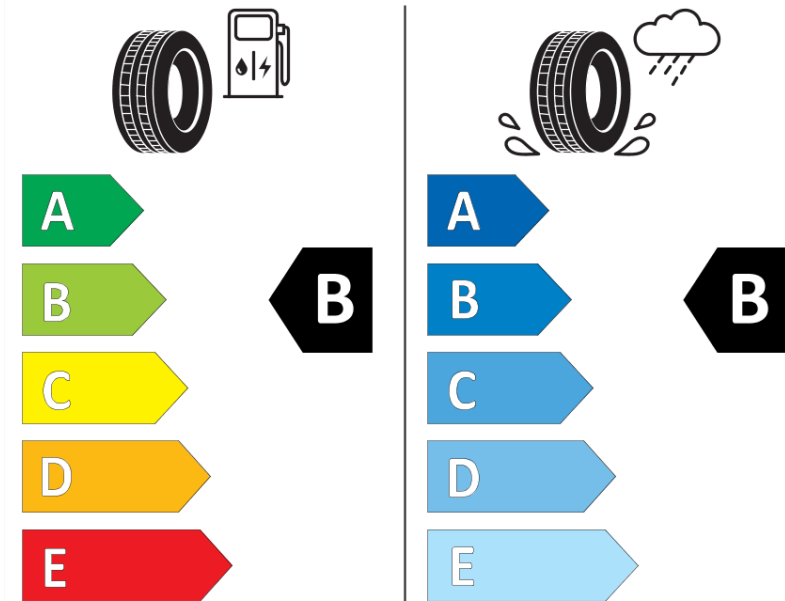

## Product Information Sheet

Delegated Regulation (EU) 2020/740

Supplier name or trademark	<b>MICHELIN</b>
Commercial name or trade designation	<b>PRIMACY 4 S1</b>
Tyre type identifier	<b>776988</b>
Tyre size designation	<b>225/45R17</b>
Load-capacity index	<b>91</b>
Speed category symbol	<b>W</b>
Fuel efficiency class	<b>B</b>
Wet grip class	<b>B</b>
External rolling noise class	<b>B</b>
External rolling noise value	<b>69 dB</b>
Severe snow tyre	<b>No</b>
Ice tyre	<b>No</b>
Date of start of production	<b>22/17</b>
Date of end of production	
Load version	<b>SL</b>
Additional information	<b>225/45 R17 91W TL PRIMACY 4 S1 MI</b>

# ENERG

**MICHELIN**

776988

225/45R17 91 W

C1

2020/740