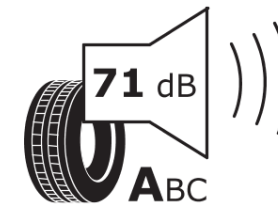

ENERG

MICHELIN

777863

315/30R21 105 V XL

C1