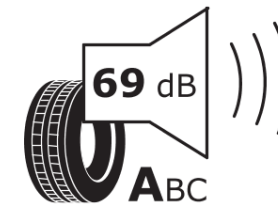

ENERG

MICHELIN

778333

205/65R15 99 V

C1