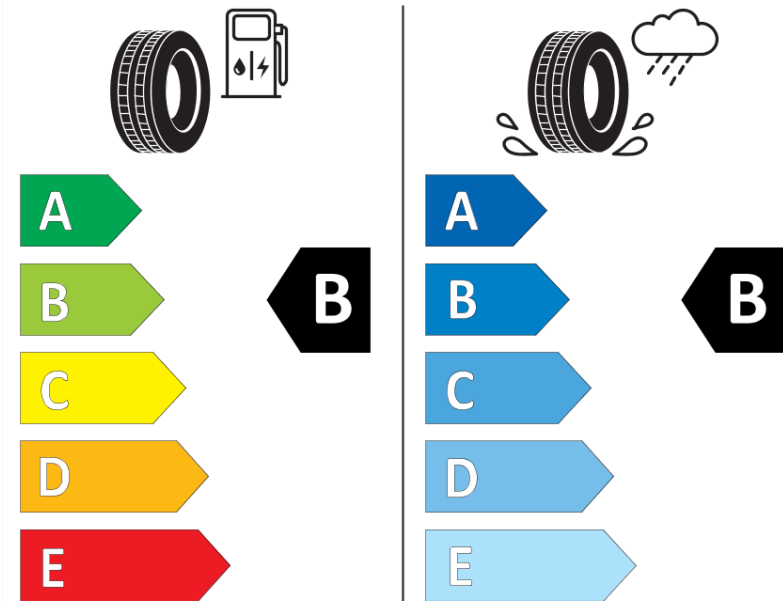

Product Information Sheet

Delegated Regulation (EU) 2020/740

Supplier name or trademark	MICHELIN
Commercial name or trade designation	CROSSCLIMATE+
Tyre type identifier	778333
Tyre size designation	205/65R15
Load-capacity index	99
Speed category symbol	V
Fuel efficiency class	B
Wet grip class	B
External rolling noise class	A
External rolling noise value	69 dB
Severe snow tyre	Yes
Ice tyre	No
Date of start of production	26/16
Date of end of production	
Load version	XL
Additional information	205/65 R15 99V XL TL CROSSCLIMATE+ MI

ENERG

MICHELIN

778333

205/65R15 99 V

C1