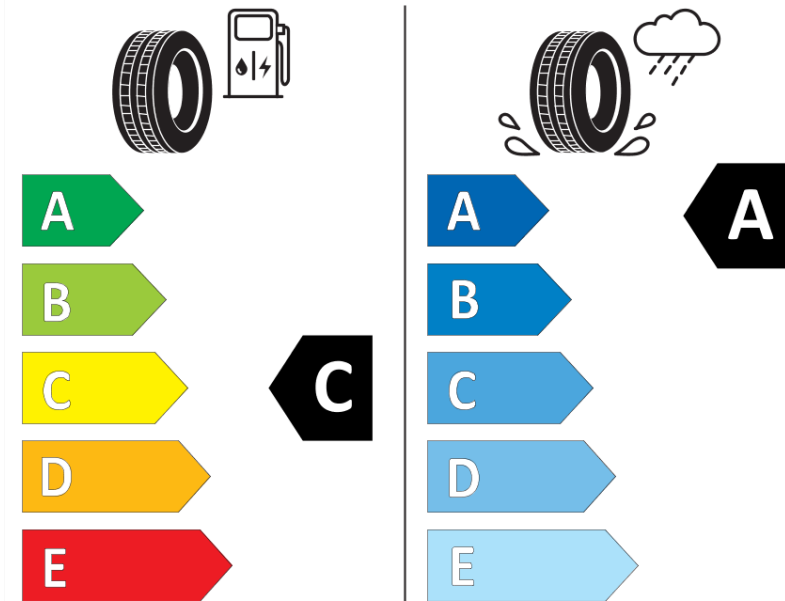

Product Information Sheet

Delegated Regulation (EU) 2020/740

Supplier name or trademark	MICHELIN
Commercial name or trade designation	PILOT SPORT 4 SUV
Tyre type identifier	780219
Tyre size designation	285/45R21
Load-capacity index	113
Speed category symbol	Y
Fuel efficiency class	C
Wet grip class	A
External rolling noise class	B
External rolling noise value	74 dB
Severe snow tyre	No
Ice tyre	No
Date of start of production	46/17
Date of end of production	
Load version	XL
Additional information	285/45 R21 113Y XL TL PILOT SPORT 4 SUV MI

ENERG

MICHELIN

780219

285/45R21 113 Y

C1

2020/740