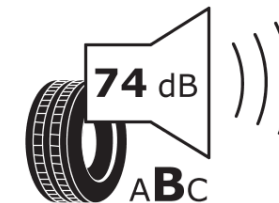

Product Information Sheet

Delegated Regulation (EU) 2020/740

Supplier name or trademark	MICHELIN
Commercial name or trade designation	PILOT SPORT 4 SUV
Tyre type identifier	780219
Tyre size designation	285/45R21
Load-capacity index	113
Speed category symbol	Y
Fuel efficiency class	C
Wet grip class	A
External rolling noise class	B
External rolling noise value	74 dB
Severe snow tyre	No
Ice tyre	No
Date of start of production	46/17
Date of end of production	
Load version	XL
Additional information	285/45 R21 113Y XL TL PILOT SPORT 4 SUV MI

ENERG

MICHELIN

780219

285/45R21 113 Y

C1

2020/740