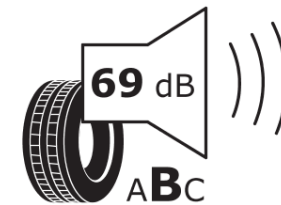

## Product Information Sheet

Delegated Regulation (EU) 2020/740

Supplier name or trademark	<b>MICHELIN</b>
Commercial name or trade designation	<b>PRIMACY 4+</b>
Tyre type identifier	<b>780235</b>
Tyre size designation	<b>235/50R18</b>
Load-capacity index	<b>97</b>
Speed category symbol	<b>V</b>
Fuel efficiency class	<b>C</b>
Wet grip class	<b>A</b>
External rolling noise class	<b>B</b>
External rolling noise value	<b>69 dB</b>
Severe snow tyre	<b>No</b>
Ice tyre	<b>No</b>
Date of start of production	<b>35/20</b>
Date of end of production	
Load version	<b>SL</b>
Additional information	<b>235/50 R18 97V TL PRIMACY 4+ MI</b>

# ENERG

**MICHELIN**

780235

235/50R18 97 V

C1

2020/740