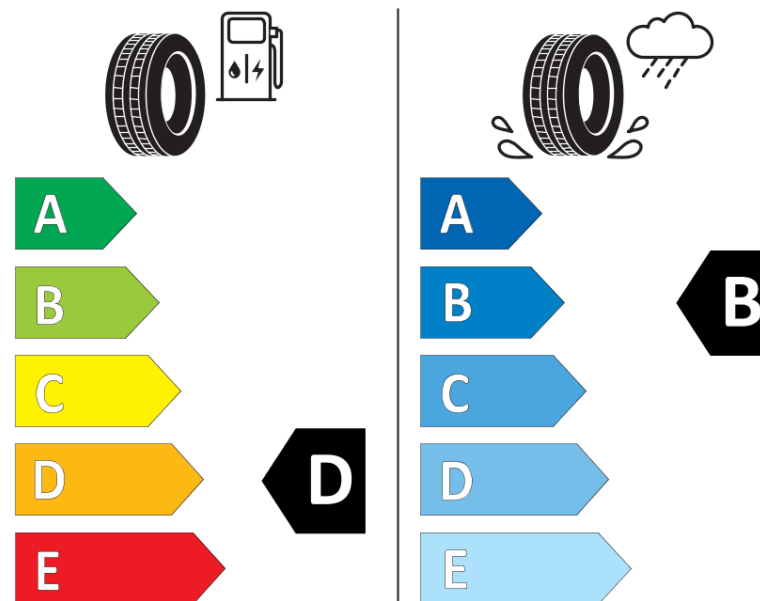

Product Information Sheet

Delegated Regulation (EU) 2020/740

Supplier name or trademark	BFGOODRICH
Commercial name or trade designation	ADVANTAGE ALL-SEASON
Tyre type identifier	780325
Tyre size designation	215/40R17
Load-capacity index	87
Speed category symbol	V
Fuel efficiency class	D
Wet grip class	B
External rolling noise class	A
External rolling noise value	69 dB
Severe snow tyre	Yes
Ice tyre	No
Date of start of production	48/20
Date of end of production	
Load version	XL
Additional information	215/40 R17 87V XL TL ADVANTAGE ALL-SEASON GO

ENERG

BFGoodrich

780325

215/40R17 87 V XL

C1

2020/740