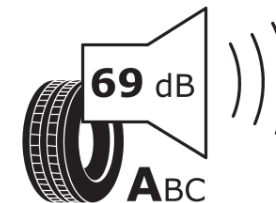

ENERGY

MICHELIN

780906

235/45R21 101 H XL

C1