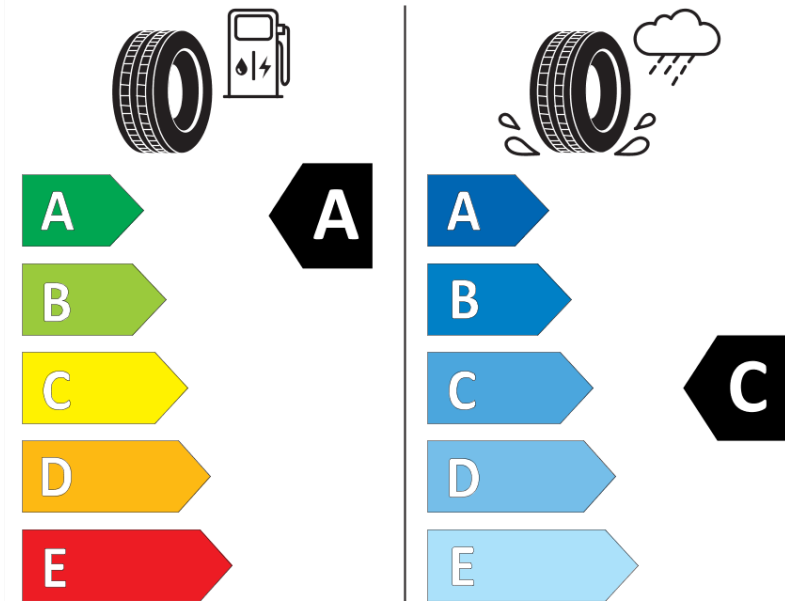

Product Information Sheet

Delegated Regulation (EU) 2020/740

Supplier name or trademark	MICHELIN
Commercial name or trade designation	PRIMACY ALL SEASON LR
Tyre type identifier	781830
Tyre size designation	275/50R22
Load-capacity index	115
Speed category symbol	W
Fuel efficiency class	A
Wet grip class	C
External rolling noise class	B
External rolling noise value	72 dB
Severe snow tyre	No
Ice tyre	No
Date of start of production	28/23
Date of end of production	
Load version	XL
Additional information	275/50R22 115W XL TL PRIMACY ALL SEASON LR MI

ENERG

MICHELIN

781830

275/50R22 115 W XL

C1

2020/740