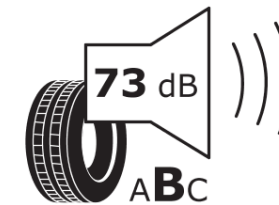

ENERG

MICHELIN

782094

305/35ZR20 (104Y)

C1