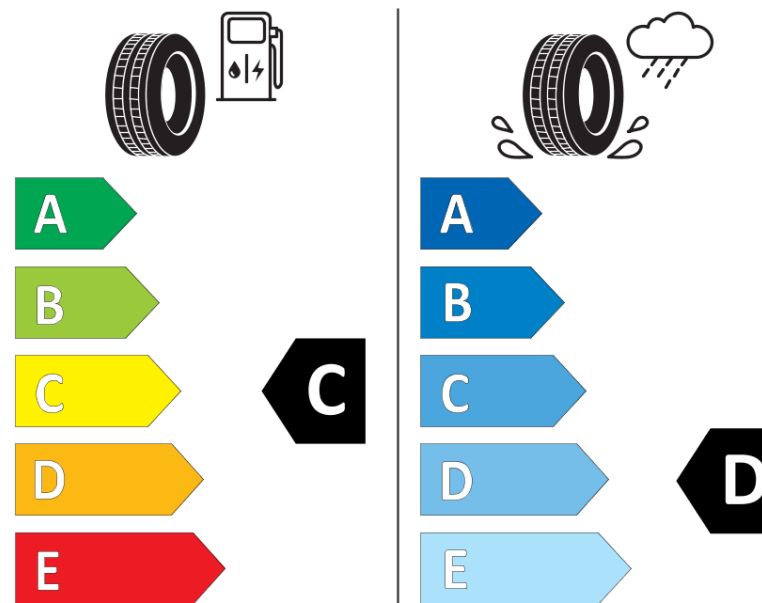

Product Information Sheet

Delegated Regulation (EU) 2020/740

Supplier name or trademark	STRIAL
Commercial name or trade designation	ALL SEASON SUV
Tyre type identifier	782530
Tyre size designation	235/65R17
Load-capacity index	108
Speed category symbol	W
Fuel efficiency class	C
Wet grip class	D
External rolling noise class	A
External rolling noise value	68 dB
Severe snow tyre	Yes
Ice tyre	No
Date of start of production	25/20
Date of end of production	
Load version	XL
Additional information	235/65 R17 108W XL TL ALL SEASON SUV S4

ENERG

STRIAL

782530

235/65R17 108 W

C1

2020/740