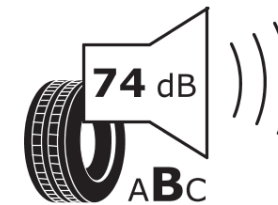

ENERG

MICHELIN

782767

295/40R20 110 V

C1