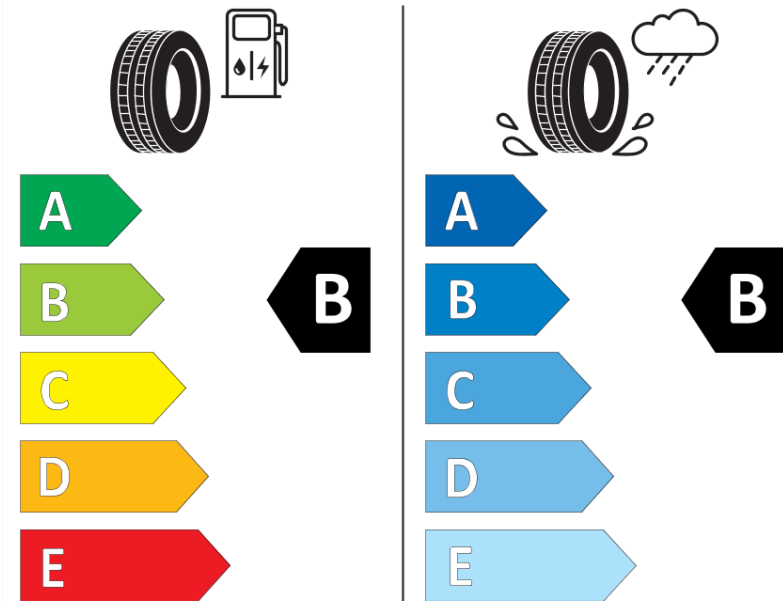

Product Information Sheet

Delegated Regulation (EU) 2020/740

Supplier name or trademark	MICHELIN
Commercial name or trade designation	CROSSCLIMATE 2
Tyre type identifier	782822
Tyre size designation	215/60R16
Load-capacity index	99
Speed category symbol	V
Fuel efficiency class	B
Wet grip class	B
External rolling noise class	B
External rolling noise value	71 dB
Severe snow tyre	Yes
Ice tyre	No
Date of start of production	42/19
Date of end of production	
Load version	XL
Additional information	215/60 R16 99V XL TL CROSSCLIMATE 2 MI

ENERG

MICHELIN

782822

215/60R16 99 V XL

C1