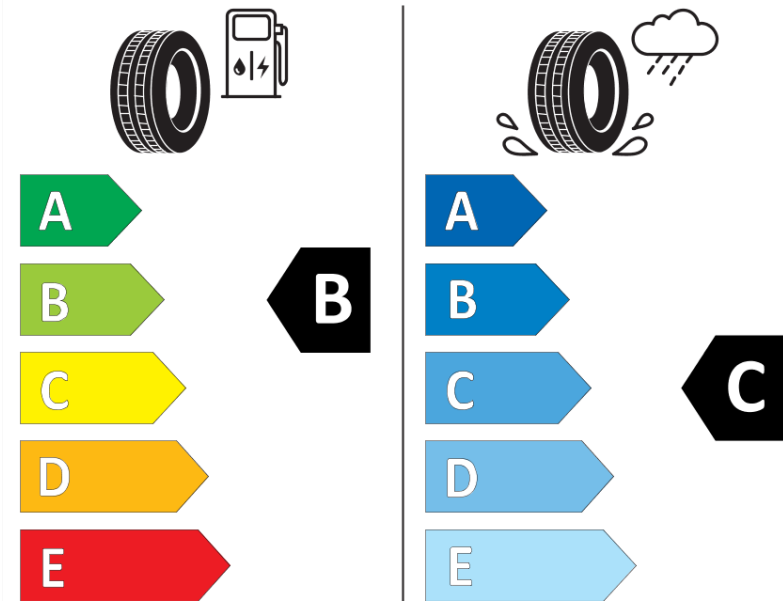

Product Information Sheet

Delegated Regulation (EU) 2020/740

Supplier name or trademark	MICHELIN
Commercial name or trade designation	PILOT ALPIN 5 MO1
Tyre type identifier	783214
Tyre size designation	HL285/35R21
Load-capacity index	108
Speed category symbol	V
Fuel efficiency class	B
Wet grip class	C
External rolling noise class	B
External rolling noise value	74 dB
Severe snow tyre	Yes
Ice tyre	No
Date of start of production	14/22
Date of end of production	
Load version	XL
Additional information	HL285/35 R21 108V XL TL PILOT ALPIN 5 MO1 MI

ENERG

MICHELIN

783214

HL285/35R21 108 V XL

C1

2020/740