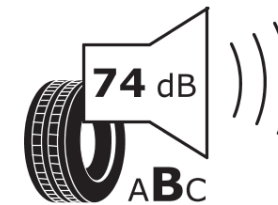

Product Information Sheet

Delegated Regulation (EU) 2020/740

Supplier name or trademark	MICHELIN
Commercial name or trade designation	PILOT ALPIN 5 MO1
Tyre type identifier	783214
Tyre size designation	HL285/35R21
Load-capacity index	108
Speed category symbol	V
Fuel efficiency class	B
Wet grip class	C
External rolling noise class	B
External rolling noise value	74 dB
Severe snow tyre	Yes
Ice tyre	No
Date of start of production	14/22
Date of end of production	
Load version	XL
Additional information	HL285/35 R21 108V XL TL PILOT ALPIN 5 MO1 MI

ENERG

MICHELIN

783214

HL285/35R21 108 V XL

C1

2020/740