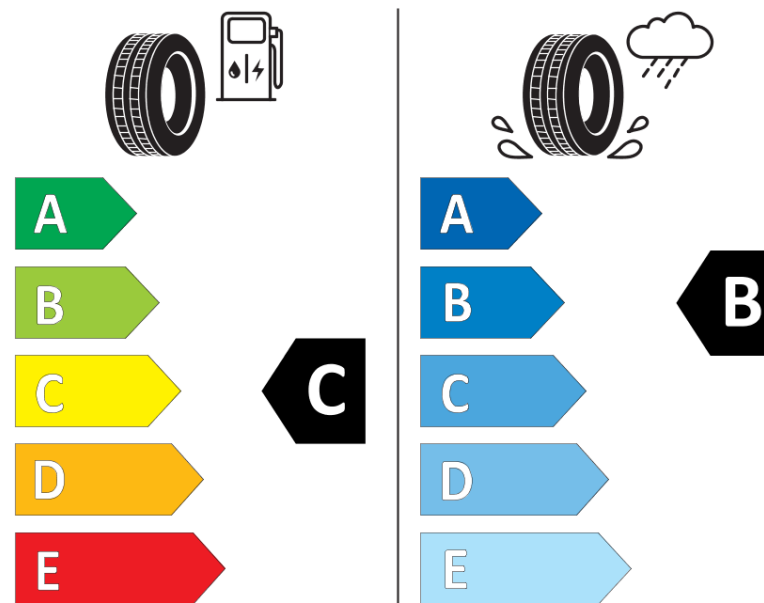

KLEBER

783988

215/65R15C 104/102 T

C2