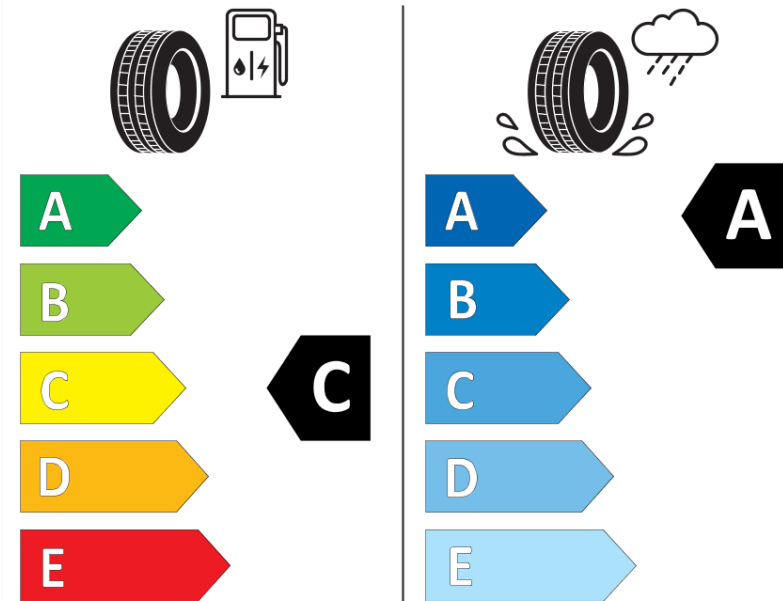

Product Information Sheet

Delegated Regulation (EU) 2020/740

Supplier name or trademark	MICHELIN
Commercial name or trade designation	PRIMACY 4+
Tyre type identifier	784594
Tyre size designation	235/55R17
Load-capacity index	99
Speed category symbol	V
Fuel efficiency class	C
Wet grip class	A
External rolling noise class	B
External rolling noise value	69 dB
Severe snow tyre	No
Ice tyre	No
Date of start of production	19/20
Date of end of production	
Load version	SL
Additional information	235/55 R17 99V TL PRIMACY 4+ MI

ENERG

MICHELIN

784594

235/55R17 99 V

C1

2020/740