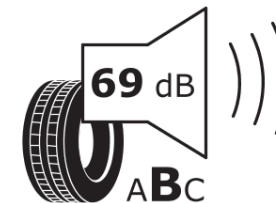

ENERG

MICHELIN

784594

235/55R17 99 V

C1