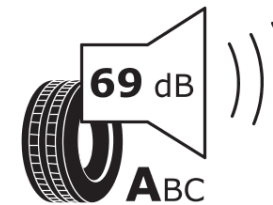

ENERG

MICHELIN

784757

235/65R16 103 T

C1