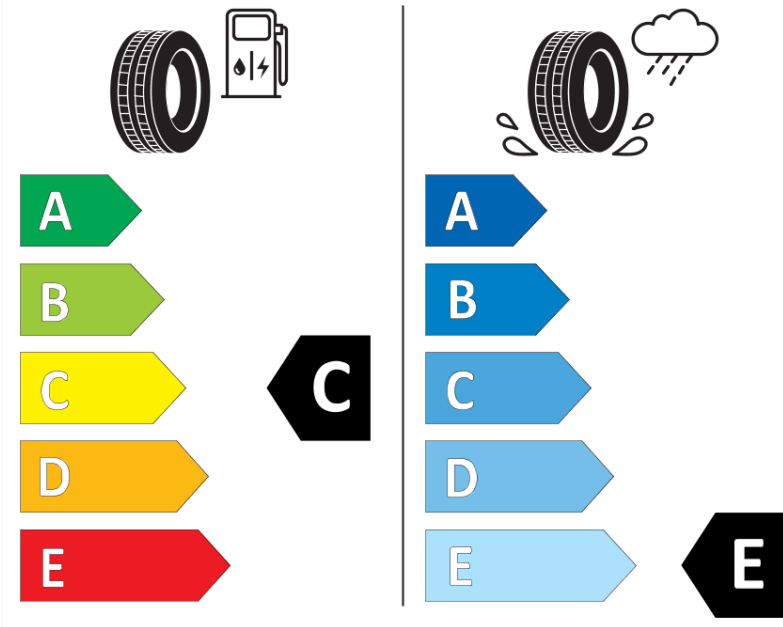

Product Information Sheet

Delegated Regulation (EU) 2020/740

Supplier name or trademark	MICHELIN
Commercial name or trade designation	X-ICE SNOW SUV
Tyre type identifier	784757
Tyre size designation	235/65R16
Load-capacity index	103
Speed category symbol	T
Fuel efficiency class	C
Wet grip class	E
External rolling noise class	A
External rolling noise value	69 dB
Severe snow tyre	Yes
Ice tyre	Yes *
Date of start of production	05/19
Date of end of production	
Load version	SL
Additional information	235/65 R16 103T TL X-ICE SNOW SUV MI

* Ice tyres are specifically designed for road surfaces covered with ice and compact snow and should only be used in very severe climate conditions. Using ice tyres in less severe climate conditions could result in sub-optimal performance, in particular for wet grip, handling and wear.

ENERG

MICHELIN

784757

235/65R16 103 T

C1