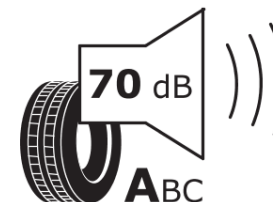

ENERG

TIGAR

785278

295/80R22.5 152/148 M

C3