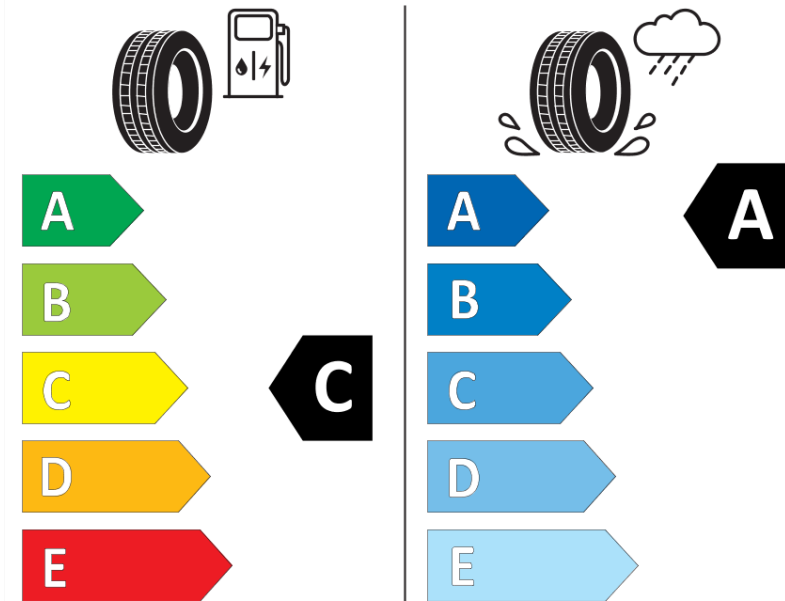

Product Information Sheet

Delegated Regulation (EU) 2020/740

Supplier name or trademark	MICHELIN
Commercial name or trade designation	PILOT SPORT 5
Tyre type identifier	785646
Tyre size designation	245/35ZR19
Load-capacity index	93
Speed category symbol	(Y)
Fuel efficiency class	C
Wet grip class	A
External rolling noise class	B
External rolling noise value	72 dB
Severe snow tyre	No
Ice tyre	No
Date of start of production	38/20
Date of end of production	
Load version	XL
Additional information	245/35 ZR19 (93Y) XL TL PILOT SPORT 5 MI

ENERG

MICHELIN

785646

245/35ZR19 (93Y) XL

C1