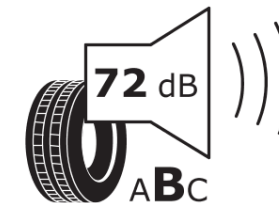

ENERG

MICHELIN

785646

245/35ZR19 (93Y) XL

C1