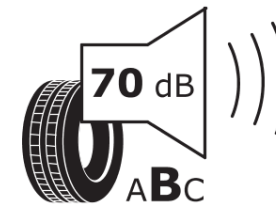

Product Information Sheet

Delegated Regulation (EU) 2020/740

Supplier name or trademark	MICHELIN
Commercial name or trade designation	ALPIN A4 MOE
Tyre type identifier	785727
Tyre size designation	225/50R17
Load-capacity index	94
Speed category symbol	H
Fuel efficiency class	D
Wet grip class	C
External rolling noise class	B
External rolling noise value	70 dB
Severe snow tyre	Yes
Ice tyre	No
Date of start of production	37/11
Date of end of production	
Load version	SL
Additional information	225/50 R17 94H TL ALPIN A4 ZP MOE GRNX MI

ENERG

MICHELIN

785727

225/50R17 94 H

C1

2020/740