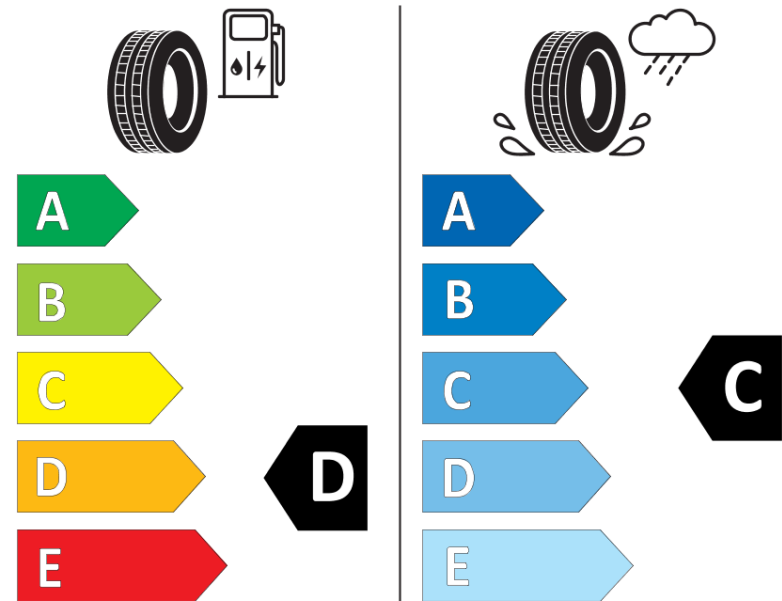

Product Information Sheet

Delegated Regulation (EU) 2020/740

Supplier name or trademark	MICHELIN
Commercial name or trade designation	ALPIN A4 MOE
Tyre type identifier	785727
Tyre size designation	225/50R17
Load-capacity index	94
Speed category symbol	H
Fuel efficiency class	D
Wet grip class	C
External rolling noise class	B
External rolling noise value	70 dB
Severe snow tyre	Yes
Ice tyre	No
Date of start of production	37/11
Date of end of production	
Load version	SL
Additional information	225/50 R17 94H TL ALPIN A4 ZP MOE GRNX MI

ENERG

MICHELIN

785727

225/50R17 94 H

C1

2020/740