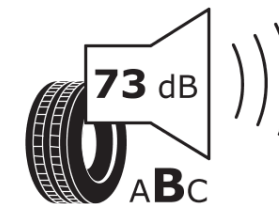

## Product Information Sheet

Delegated Regulation (EU) 2020/740

Supplier name or trademark	<b>MICHELIN</b>
Commercial name or trade designation	<b>PILOT SPORT S 5</b>
Tyre type identifier	<b>786123</b>
Tyre size designation	<b>HL275/35ZR21</b>
Load-capacity index	<b>105</b>
Speed category symbol	<b>(Y)</b>
Fuel efficiency class	<b>C</b>
Wet grip class	<b>B</b>
External rolling noise class	<b>B</b>
External rolling noise value	<b>73 dB</b>
Severe snow tyre	<b>No</b>
Ice tyre	<b>No</b>
Date of start of production	<b>35/24</b>
Date of end of production	
Load version	<b>XL</b>
Additional information	<b>HL275/35ZR21 (105Y) XL PILOT SPORT S 5 ACOUSTIC MO1 MI</b>

# ENERG

**MICHELIN**

786123

HL275/35ZR21 (105Y) XL

C1

2020/740