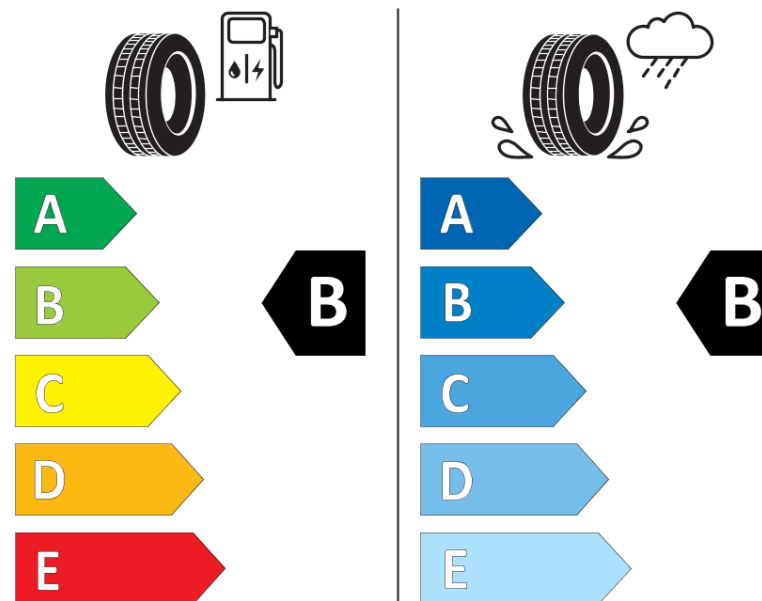

Product Information Sheet

Delegated Regulation (EU) 2020/740

Supplier name or trademark	KLEBER
Commercial name or trade designation	QUADRAXER 3
Tyre type identifier	786172
Tyre size designation	225/55R16
Load-capacity index	99
Speed category symbol	V
Fuel efficiency class	B
Wet grip class	B
External rolling noise class	A
External rolling noise value	69 dB
Severe snow tyre	Yes
Ice tyre	No
Date of start of production	18/21
Date of end of production	
Load version	XL
Additional information	225/55 R16 99V XL TL QUADRAXER 3 KL

ENERG

KLEBER

786172

225/55R16 99 V XL

C1

2020/740