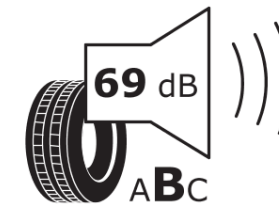

Product Information Sheet

Delegated Regulation (EU) 2020/740

Supplier name or trademark	MICHELIN
Commercial name or trade designation	PRIMACY 4 S1
Tyre type identifier	788252
Tyre size designation	215/55R17
Load-capacity index	94
Speed category symbol	V
Fuel efficiency class	A
Wet grip class	B
External rolling noise class	B
External rolling noise value	69 dB
Severe snow tyre	No
Ice tyre	No
Date of start of production	41/17
Date of end of production	
Load version	SL
Additional information	215/55 R17 94V TL PRIMACY 4 SELFSEAL S1 MI

ENERG

MICHELIN

788252

215/55R17 94 V

C1

2020/740