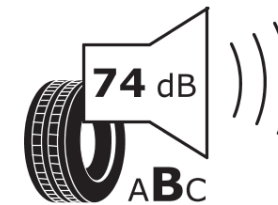

ENERG

MICHELIN

790079

285/35R22 106 W

C1