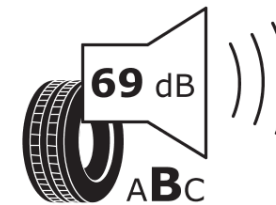

ENERG

MICHELIN

791872

215/60R17 96 H

C1