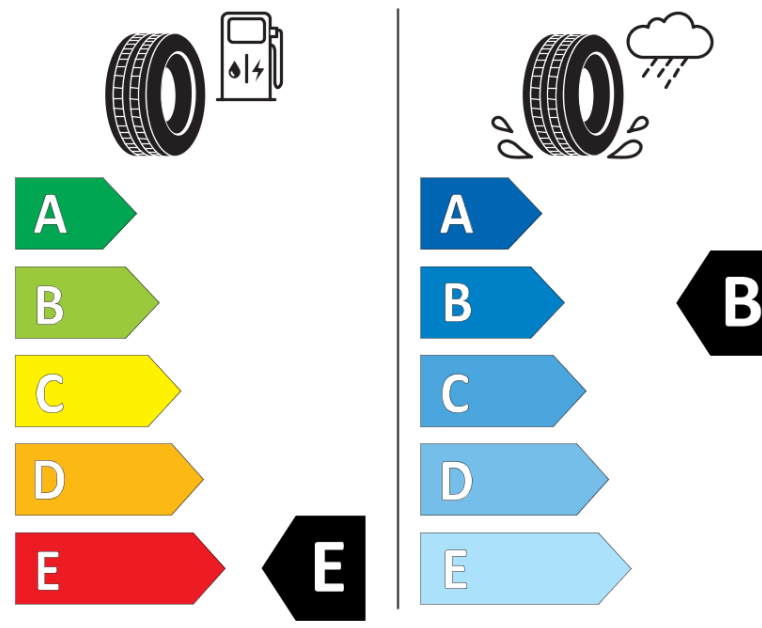

Product Information Sheet

Delegated Regulation (EU) 2020/740

Supplier name or trademark	BFGOODRICH
Commercial name or trade designation	ALL-TERRAIN T/A KO2
Tyre type identifier	793271
Tyre size designation	LT225/70R17
Load-capacity index	110
Load-capacity index (Load index for Dual mounting)	107
Speed category symbol	S
Fuel efficiency class	E
Wet grip class	B
External rolling noise class	B
External rolling noise value	75 dB
Severe snow tyre	Yes
Date of start of production	23/15
Date of end of production	
Additional information	LT225/70R17 110/107S TL ALL-TERRAIN T/A KO2 LRD RWLGO

Load-capacity index (Single Load index for additional service description)

Load-capacity index (Dual Load index for additional service description)

Speed category symbol (for Additional Service Description)

ENERG

BFGOODRICH

793271

LT225/70R17 110/107 S

C2

2020/740